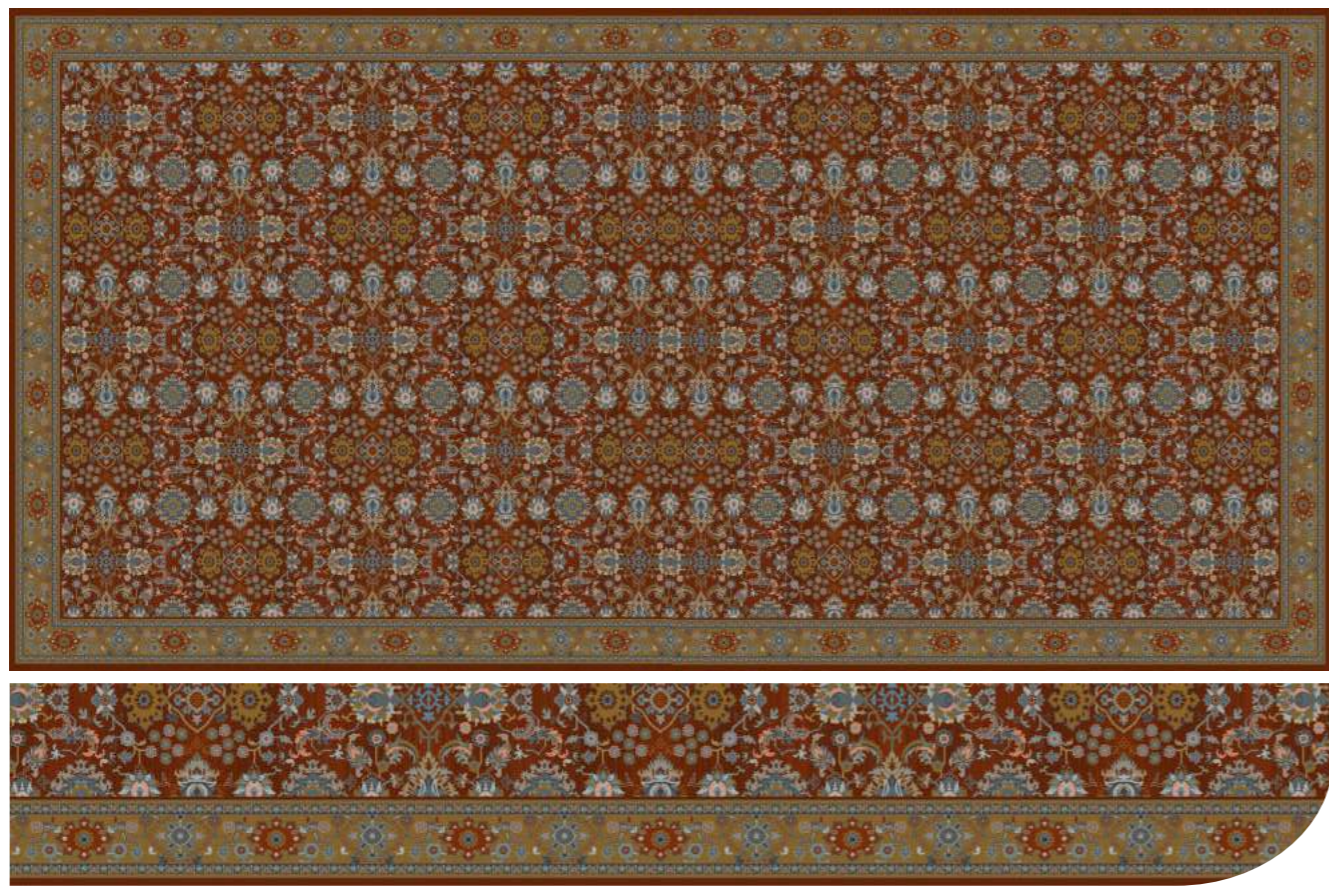

Size - 6x9 MTRS

WA9163-001

WA9163-002

WA9163-003

WA9163-004

WA9163-005

WA9163-001
(6x9 MTRS)

*Colors are indicative. Please refer to the actual products for exact colors.

WA9163-002

WA9163-004

WA9163-003

WA9163-005

SHEESH MAHAL

Inspired by the mirror-studded palaces of India, Sheesh Mahal combine intricate detailing with a rich palette of colours and metallic accents. The luxurious feel and fine craftsmanship create a design that is both dazzling and elegant, perfect for adding a touch of royal grandeur to any space.