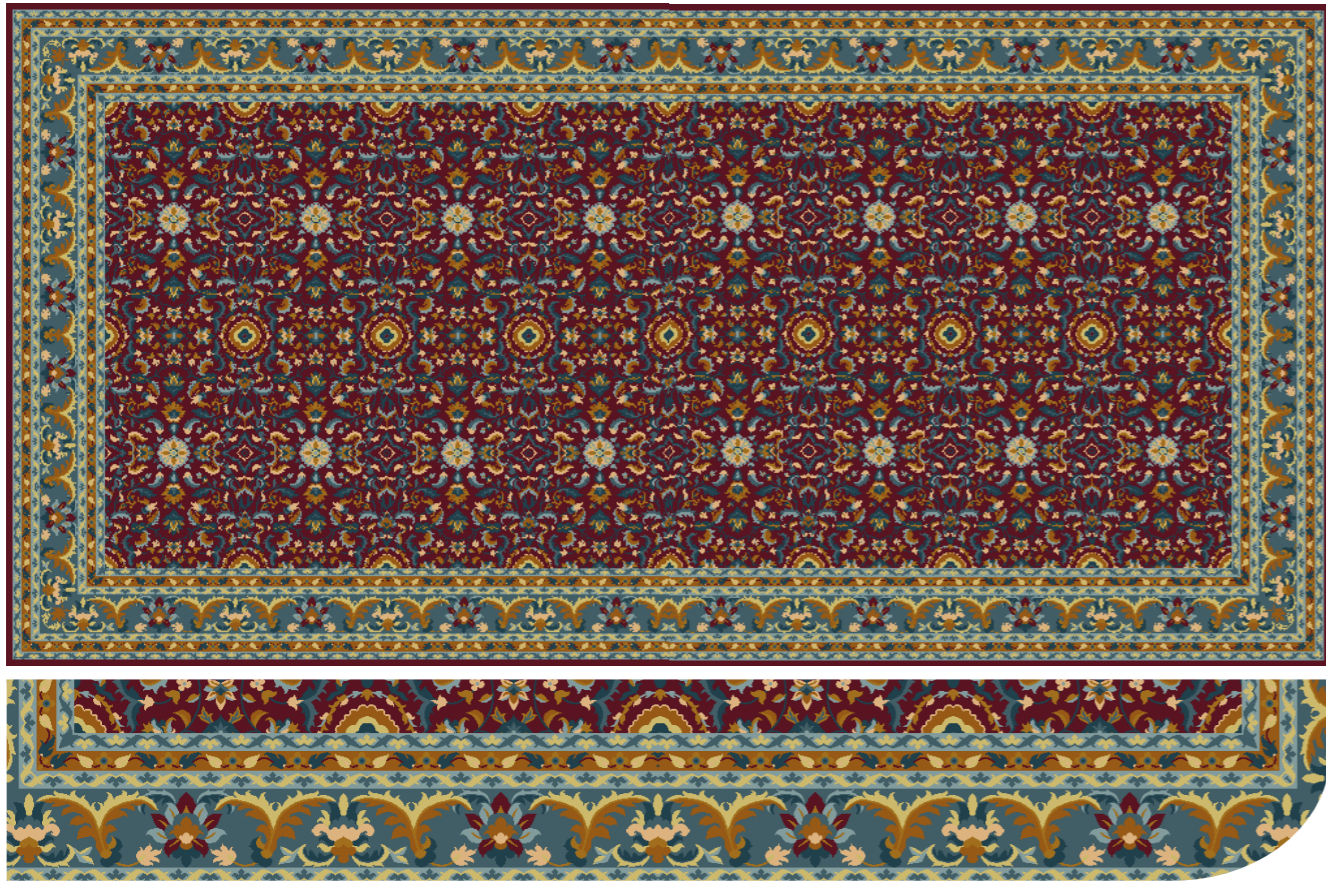

WA9162-002