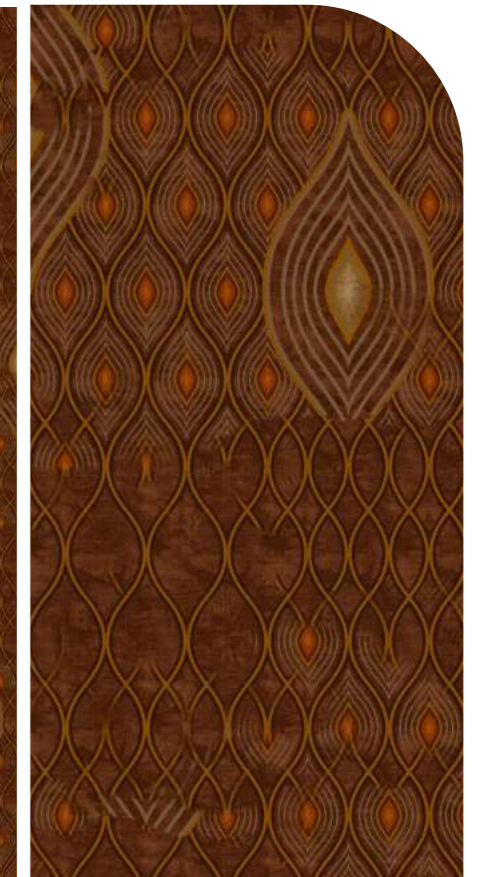

WA9160-002

WA9160-004

WA9160-003

WA9160-005

SUNEHRI KALEEN

Inspired by the delicate art of kaleen, Sunehri kaleen brings the royal touch to your space. The intricate patterns and radiant colours create visually stunning and rich ambiances. This design captures the essence of Indian cultural heritage and royal elegance.