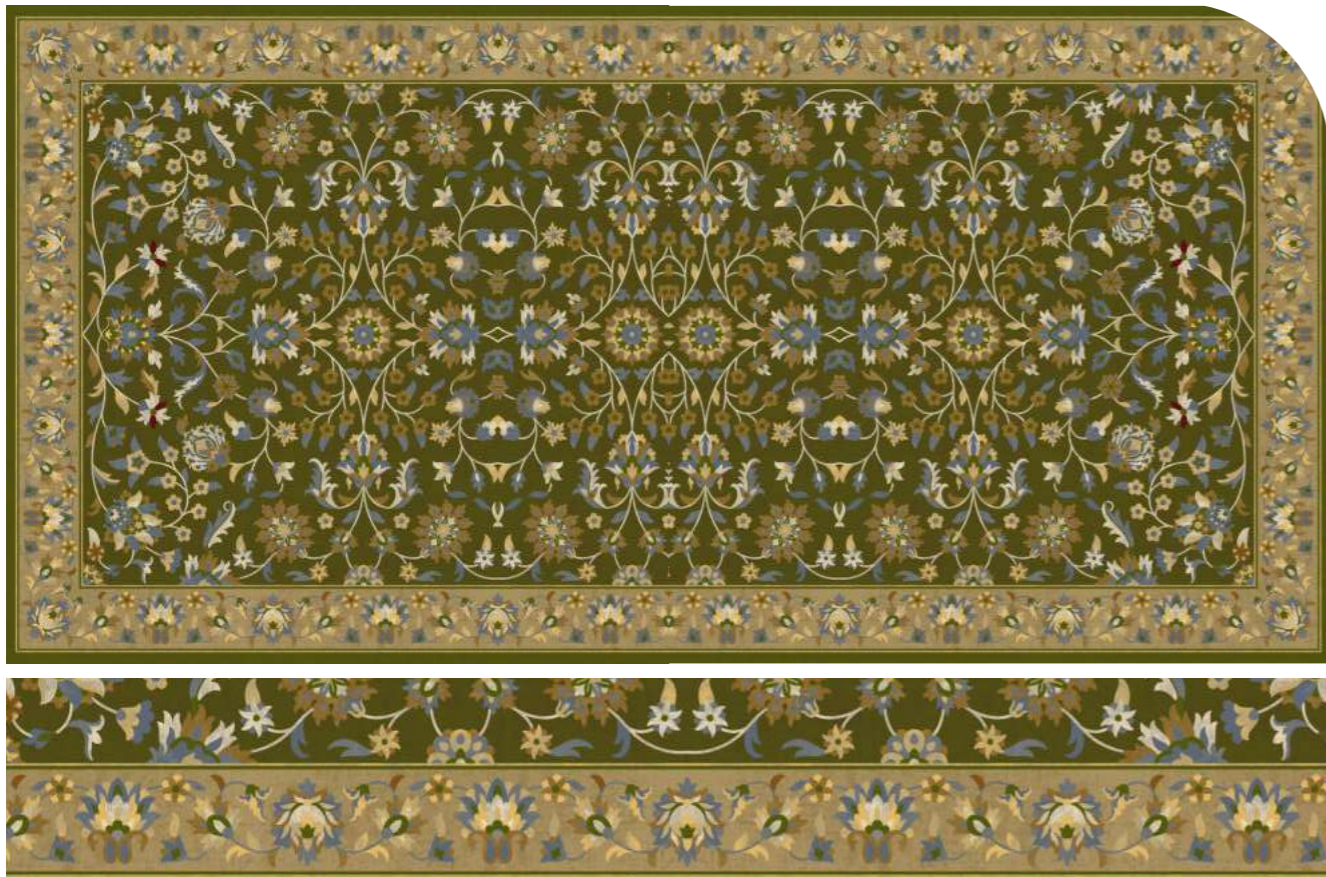

WA9161-003