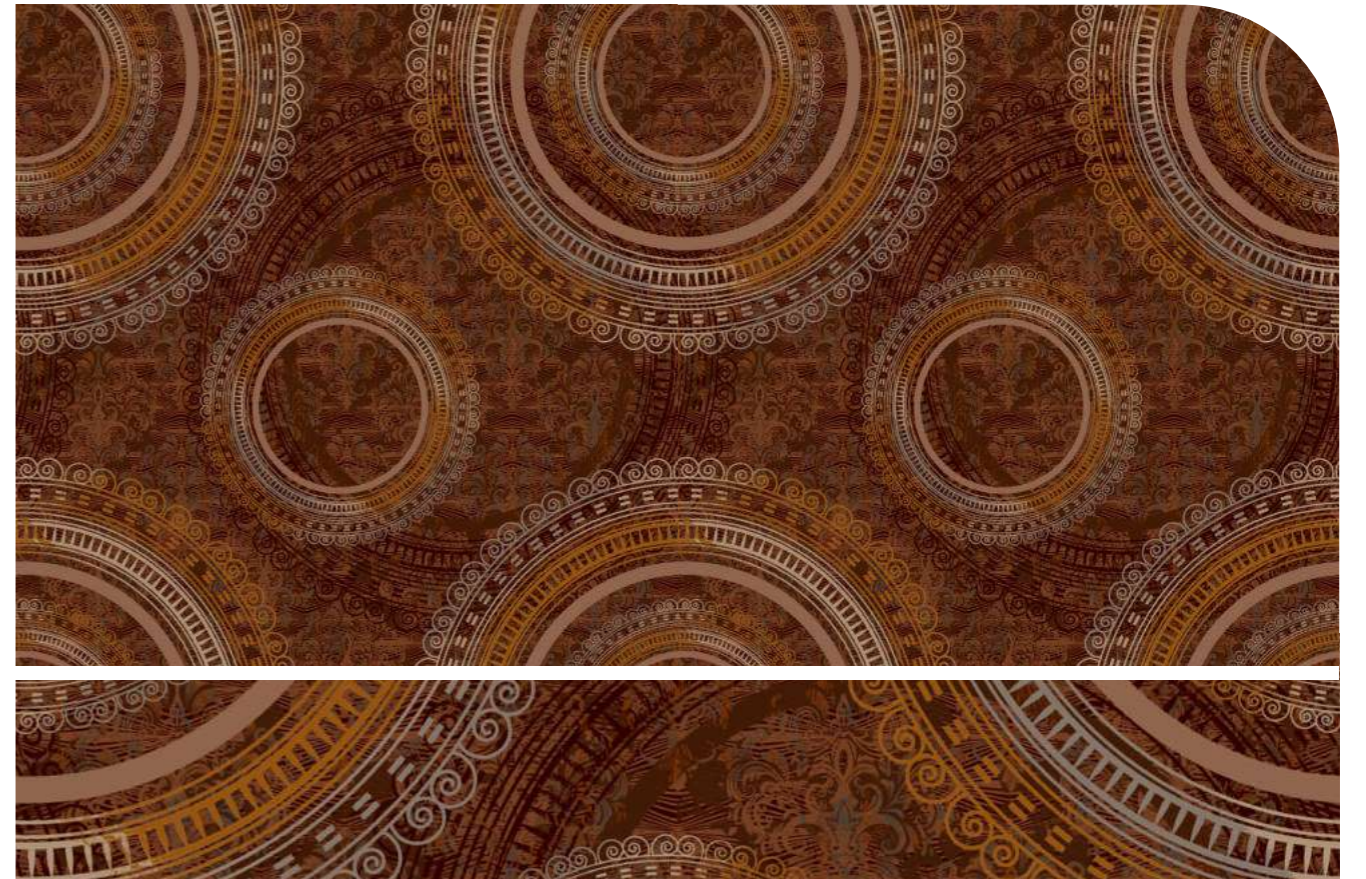

WA9157-004

WA9157-003

WA9157-005

SHAHI KAMAL

The Shahi Kamal design draws inspiration from the majestic lotus flower, a symbol of purity and beauty in Indian culture. Delicate lotus motifs complemented by rich colours and shimmering details that add a touch of royal splendour to your space.