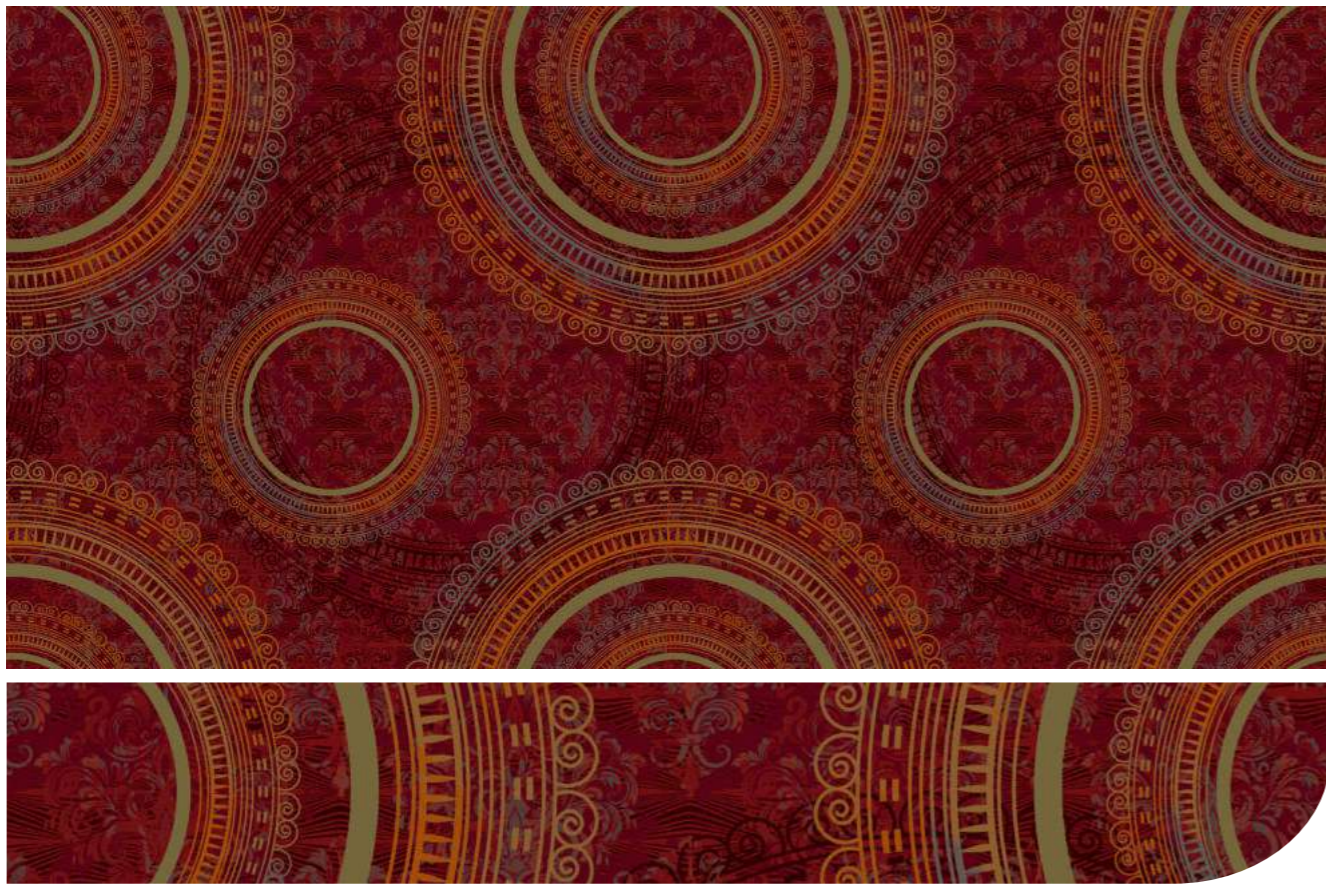

WA9157-002