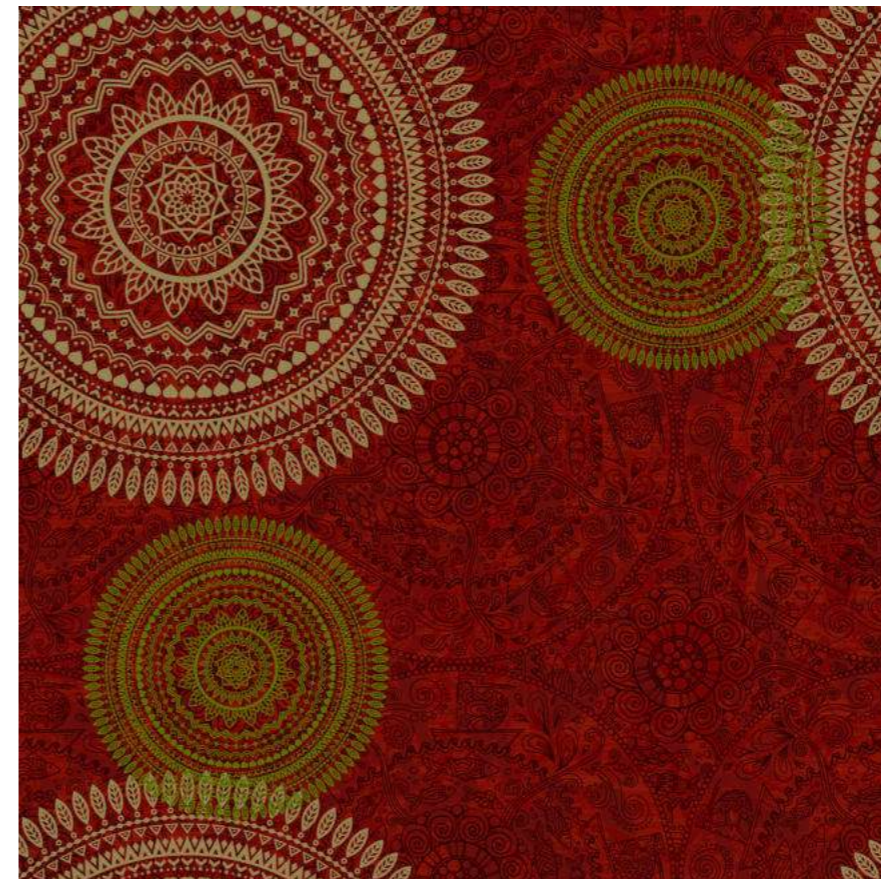

WA9155-005