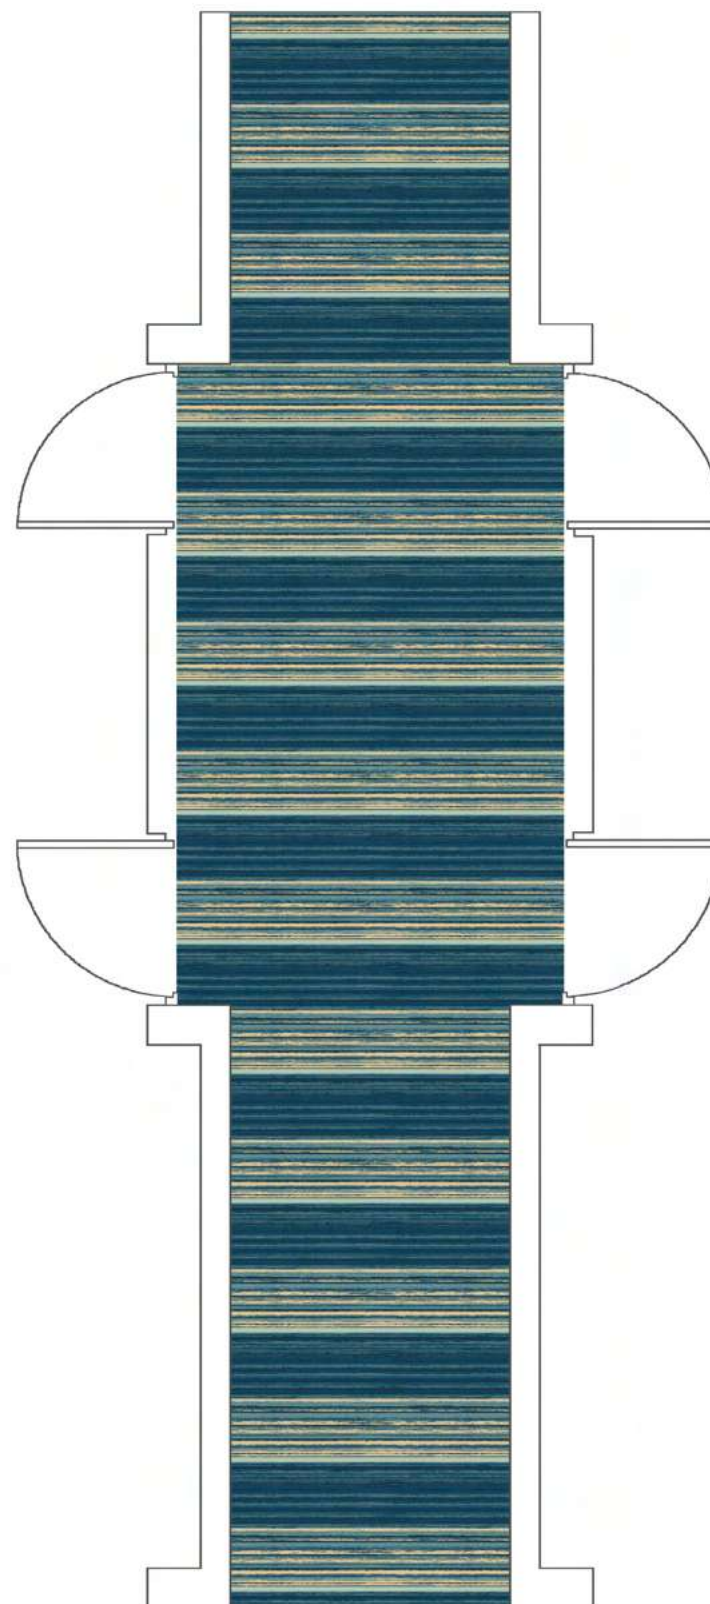

EXPRESS ENSEMBLE

RTP

A Story

Introducing the Express Ensemble Collection, an epitome of sophistication in wall-to-wall hospitality carpets by Welspun Flooring. Elevate your spaces with our meticulously crafted ready-to-print designs (RTP), ensuring we go into production directly.

WP001297 | WA7909-002

WP001298 | WA7909-003

Mandalam

WP001299 | WA7910-001 | 2 × 6.8 metres

WP001300 | WA7910-002

WP001301 | WA7910-003

Boteh

WP001304 | WA7912-003 | 2 x 5 metres

WP001303 | WA7912-002

WP001302 | WA7912-001

Terrain

WP001305 | WA7914-001 | 2 x 8 metres

WP001306 | WA7914-003

WP001307 | WA7914-004

WP001309 | WA7916-002

WP001310 | WA7916-003

WP001312 | WA7917-003

WP001313 | WA7917-004

WP001315 | WA7918-002

WP001316 | WA7918-003

Radiate

WP001317 | WA7919-002 | 2 x 3 metres

WP001318 | WA7919-003

WP001319 | WA7919-004