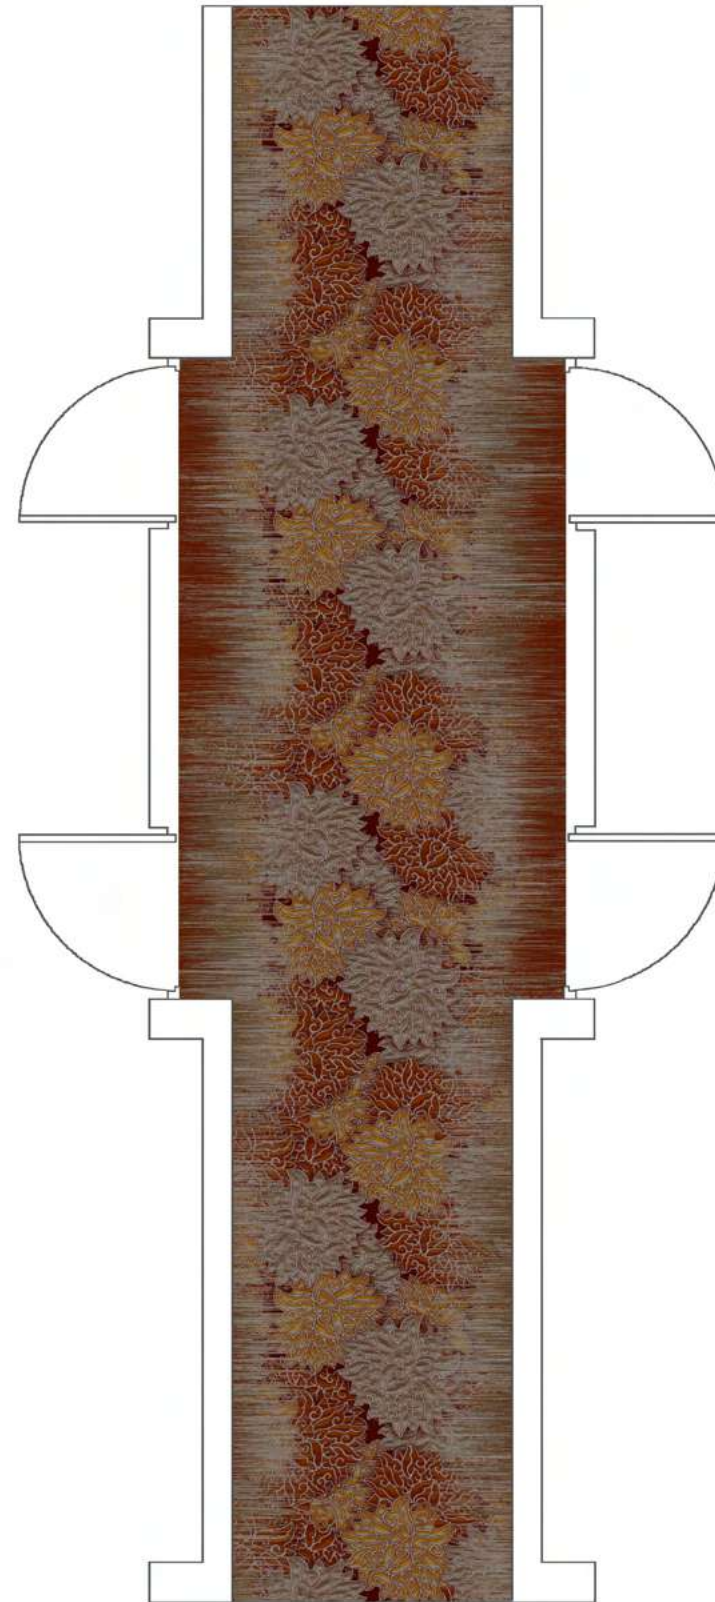

EXPRESS ENSEMBLE

RTP

A Story

Introducing the Express Ensemble Collection, an epitome of sophistication in wall-to-wall hospitality carpets by Welspun Flooring. Elevate your spaces with our meticulously crafted ready-to-print designs (RTP), ensuring we go into production directly.

WP001312 | WA7917-003

WP001313 | WA7917-004

WP001315 | WA7918-002

WP001316 | WA7918-003

Radiate

WP001317 | WA7919-002 | 2 x 3 metres

WP001318 | WA7919-003

WP001319 | WA7919-004

Nelumbo

WP001320 | WA7920-001 | 2 x 4 metres

WP001321 | WA7920-003

WP001322 | WA7920-004

Boho

WP001323 | WA7921-001 | 2 x 5.4 metres

WP001324 | WA7921-003

WP001325 | WA7921-004